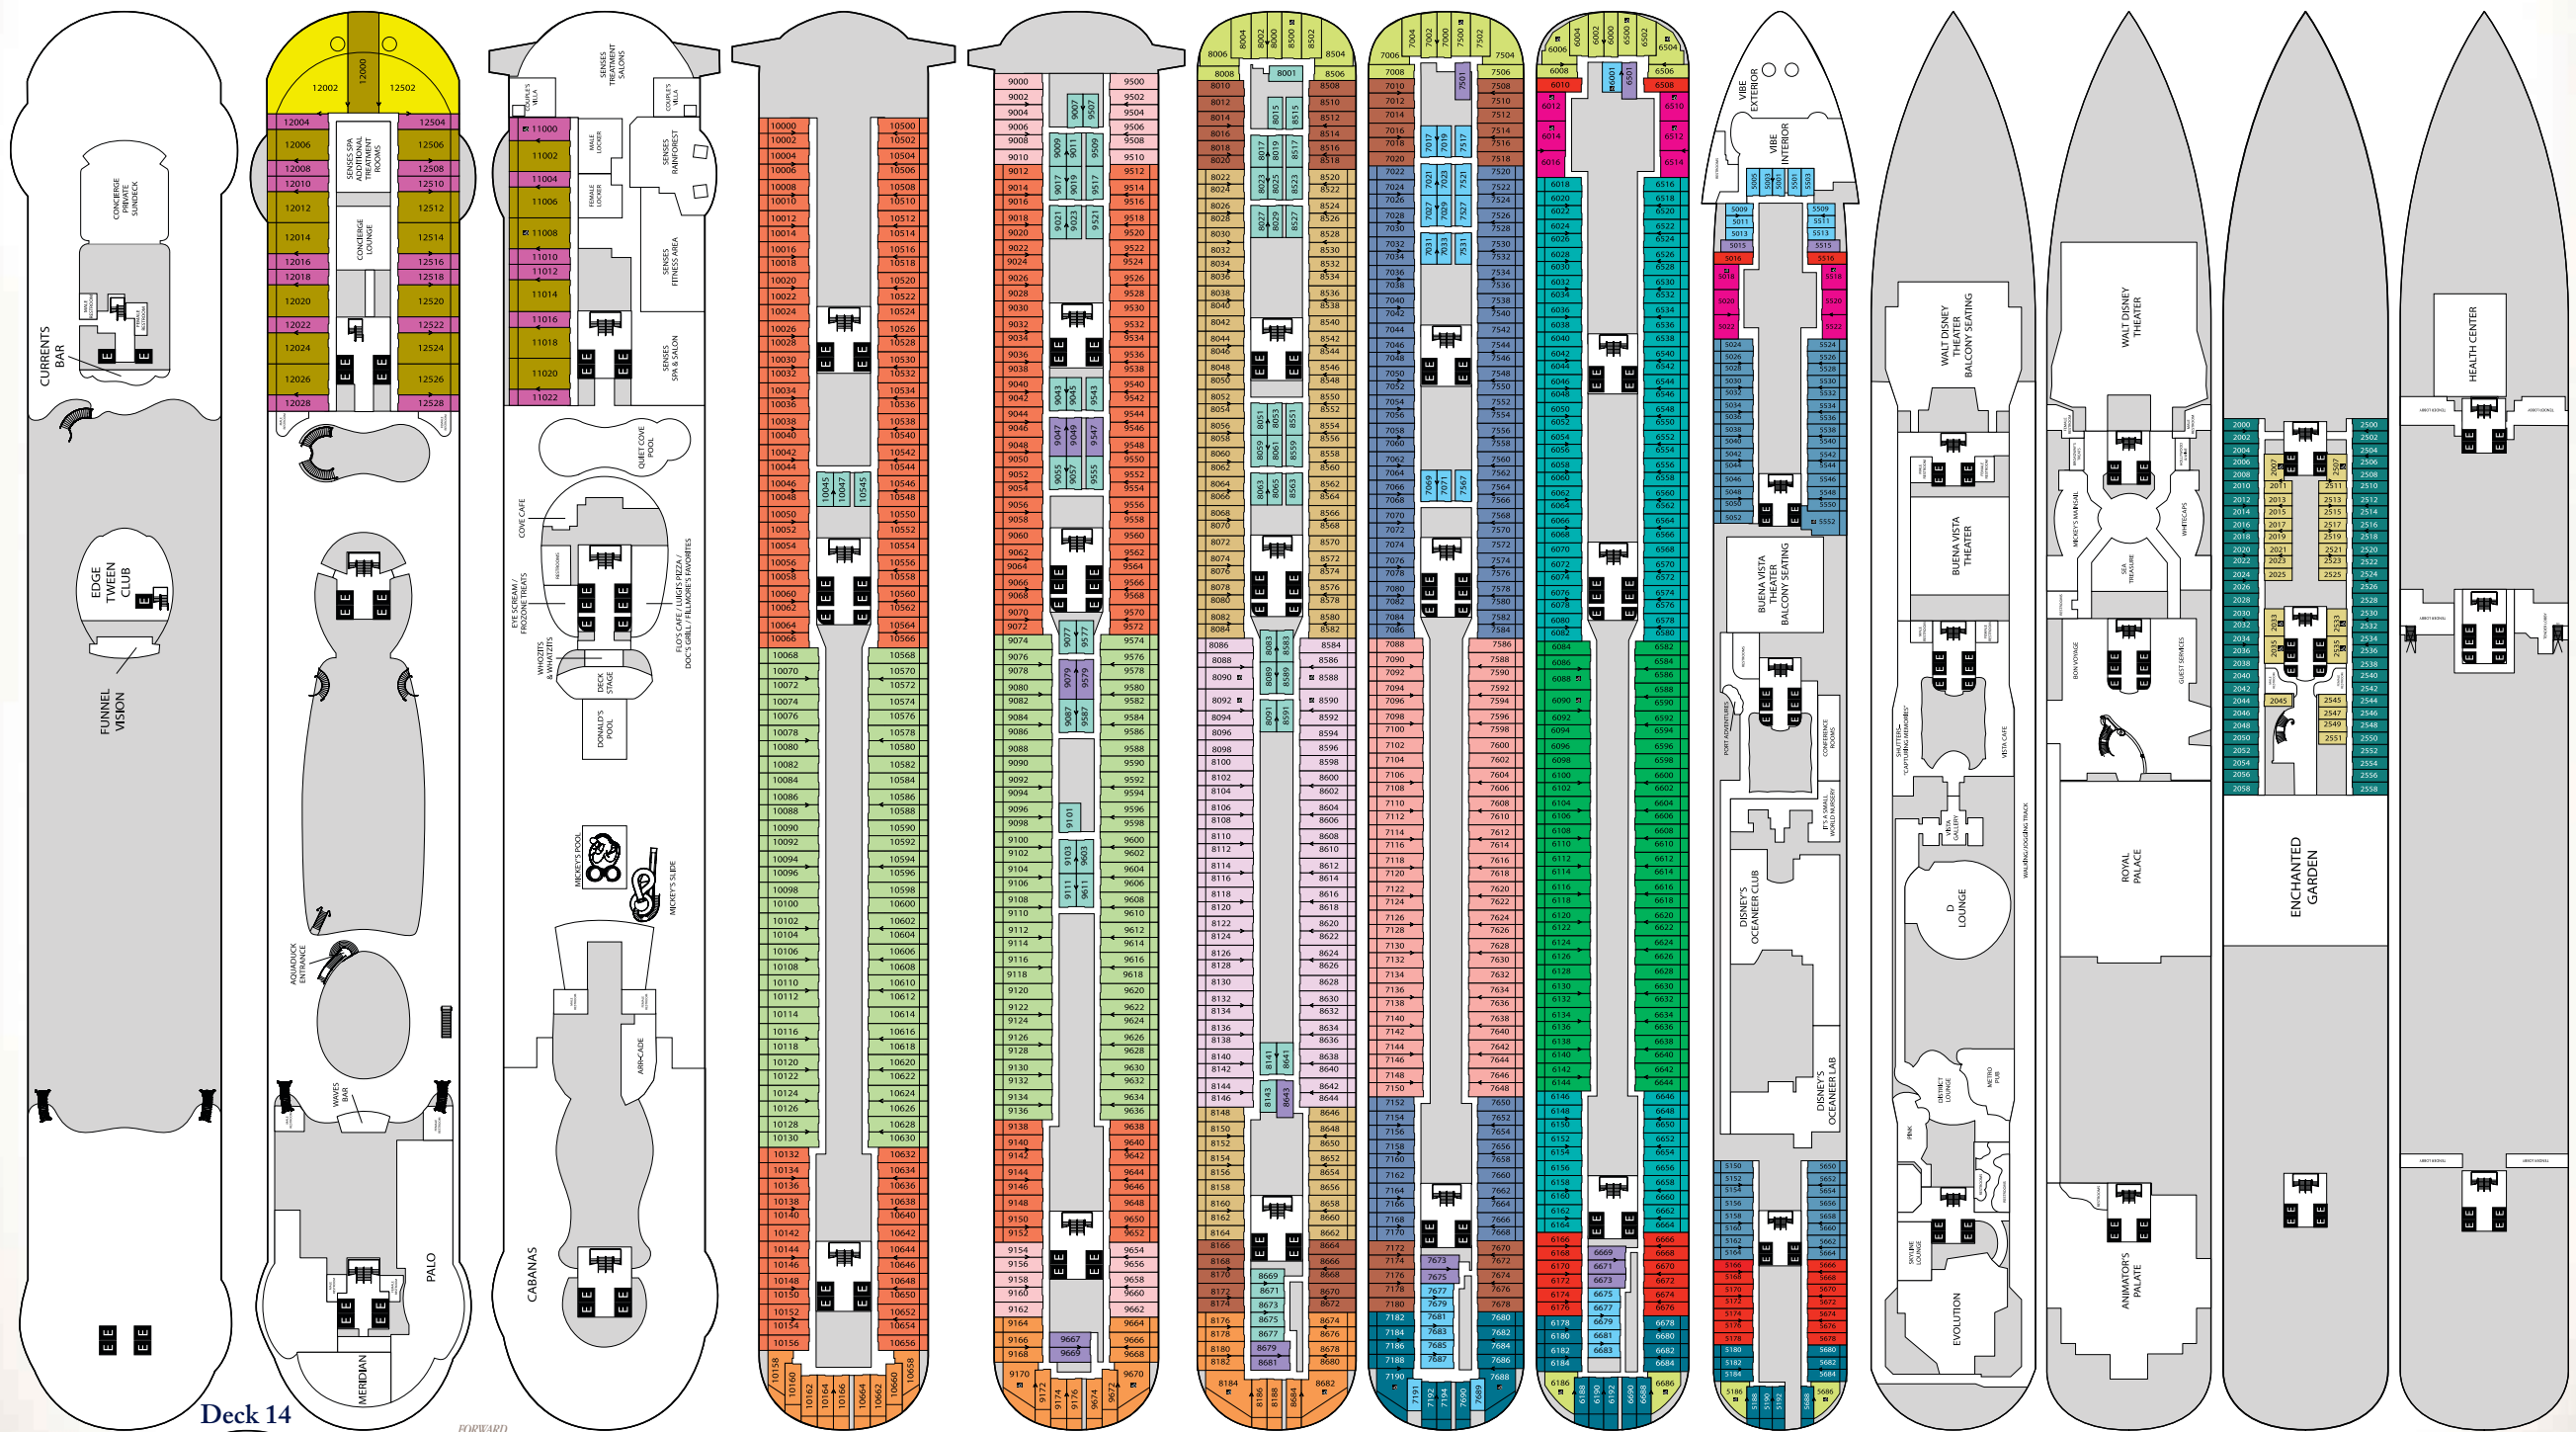

# Disney Cruise Line. DISNEY DREAM™ DECK PLAN

## CATEGORY & SHIP ACCOMMODATIONS

<b>R</b> Concierge Royal Suite with Verandah	<b>T</b> Concierge 1-Bedroom Suite with Verandah	<b>V</b> Concierge Family Oceanview Stateroom with Verandah	<b>4A</b> Deluxe Family Oceanview Stateroom with Verandah	<b>4B</b> Deluxe Family Oceanview Stateroom with Verandah	<b>4C</b> Deluxe Family Oceanview Stateroom with Verandah	<b>4D</b> Deluxe Family Oceanview Stateroom with Verandah	<b>5A</b> Deluxe Oceanview Stateroom with Verandah	<b>5B</b> Deluxe Oceanview Stateroom with Verandah	<b>5C</b> Deluxe Oceanview Stateroom with Verandah	<b>5D</b> Deluxe Oceanview Stateroom with Verandah	<b>5E</b> Deluxe Oceanview Stateroom with Verandah	<b>6A</b> Deluxe Oceanview Stateroom with Verandah	<b>6B</b> Deluxe Oceanview Stateroom with Verandah	<b>8A</b> Deluxe Family Oceanview Stateroom	<b>8B</b> Deluxe Family Oceanview Stateroom	<b>8C</b> Deluxe Family Oceanview Stateroom	<b>8D</b> Deluxe Family Oceanview Stateroom	<b>9A</b> Deluxe Oceanview Stateroom	<b>9B</b> Deluxe Oceanview Stateroom	<b>10A</b> Deluxe Inside Stateroom	<b>11A</b> Standard Inside Stateroom	<b>11B</b> Standard Inside Stateroom	<b>11C</b> Standard Inside Stateroom
--	--	---	---	---	---	---	--	--	--	--	--	--	--	---	---	---	---	--------------------------------------	--------------------------------------	------------------------------------	--------------------------------------	--------------------------------------	--------------------------------------

## Deck 13 Deck 12 Deck 11 Deck 10 Deck 9 Deck 8 Deck 7 Deck 6 Deck 5 Deck 4 Deck 3 Deck 2 Deck 1

FORWARD PORT STARBOARD AFT

Accessible Staterooms Elevator Connecting Staterooms

RADIO STUDIO OUTLOOK

5882R ©DISNEY